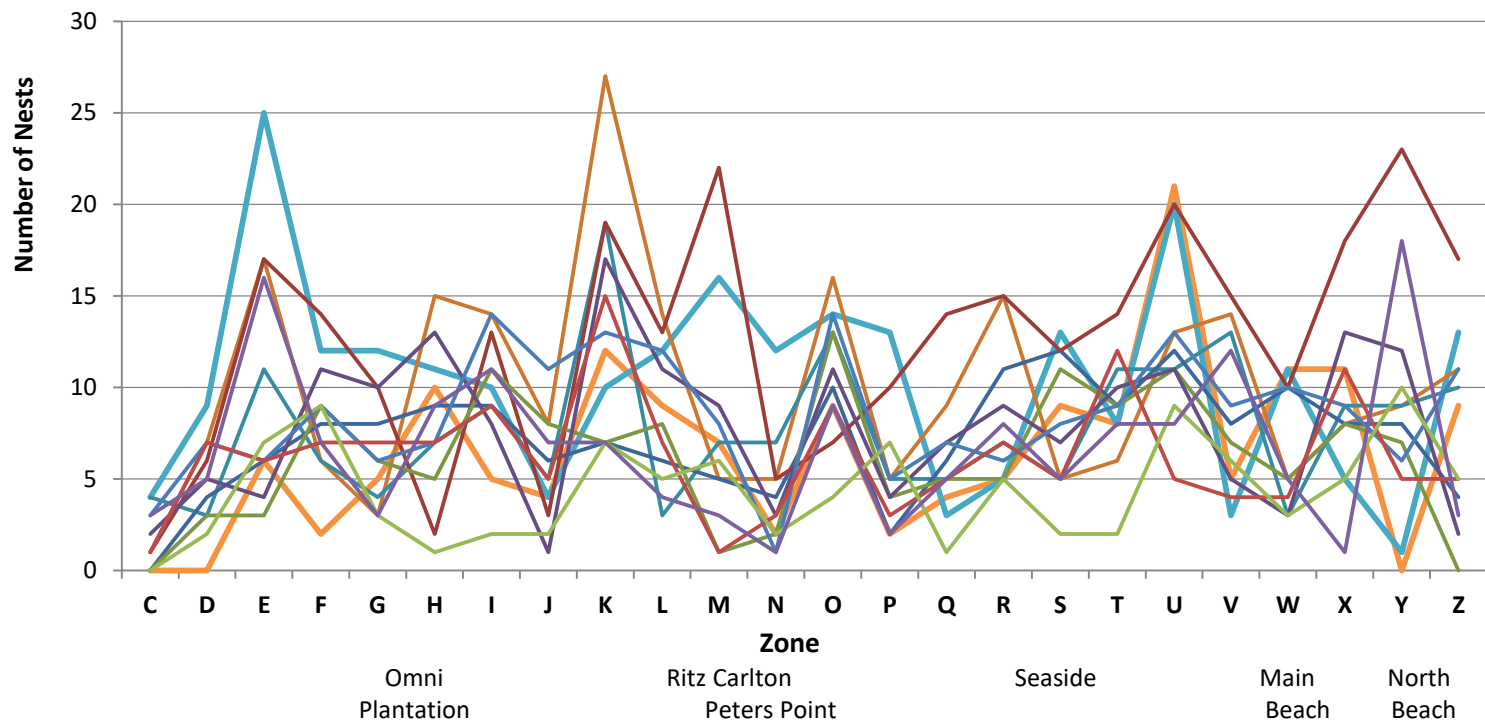

AISTW Nests by zone 2013-2024

— 2024 — 2023 — 2022 — 2021 — 2020 — 2019
— 2018 — 2017 — 2016 — 2015 — 2014 — 2013

Amelia Island Sea Turtle Watch nests along beach between AI and Fort Clinch State Parks

as of 9/1/24 WBokram