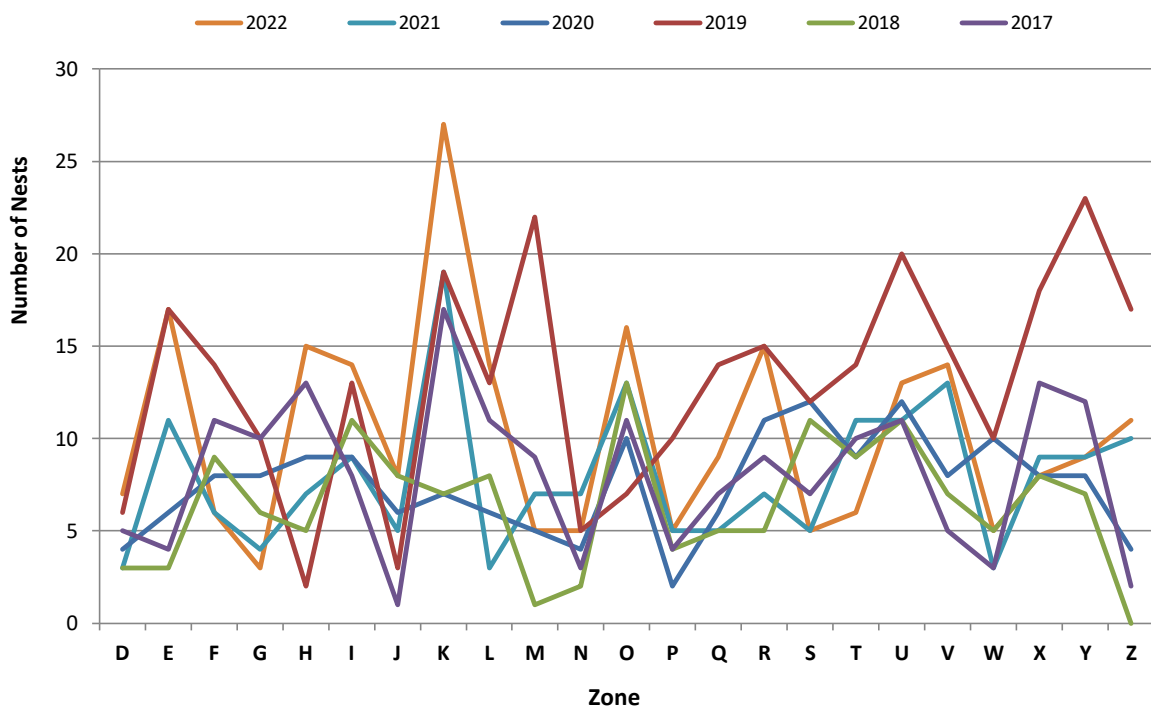

AISTW Nests by zone

Amelia Island Sea Turtle Watch nests along beach between AI and Fort Clinch State Parks

as of 9/24/22 WBokram

Number of Nests

5	4	11	10	13	8	1	17	11	9	3	11	4	7	9	7	10	11	5	3	13	12	2
3	3	9	6	5	11	8	7	8	1	2	13	4	5	5	11	9	11	7	5	8	7	0
6	17	14	10	2	13	3	19	13	22	5	7	10	14	15	12	14	20	15	10	18	23	17
4	6	8	8	9	9	6	7	6	5	4	10	2	6	11	12	9	12	8	10	8	8	4
3	11	6	4	7	9	5	19	3	7	7	13	5	5	7	5	11	11	13	3	9	9	10
7	17	6	3	15	14	8	27	14	5	5	16	5	9	15	5	6	13	14	5	8	9	11
4.7	9.7	9.0	6.8	8.5	10.7	5.2	16.0	9.2	8.2	4.3	11.7	5.0	7.7	10.3	8.7	9.8	13.0	10.3	6.0	10.7	11.3	7.3
D	E	F	G	H	I	J	K	L	M	N	O	P	Q	R	S	T	U	V	W	X	Y	Z