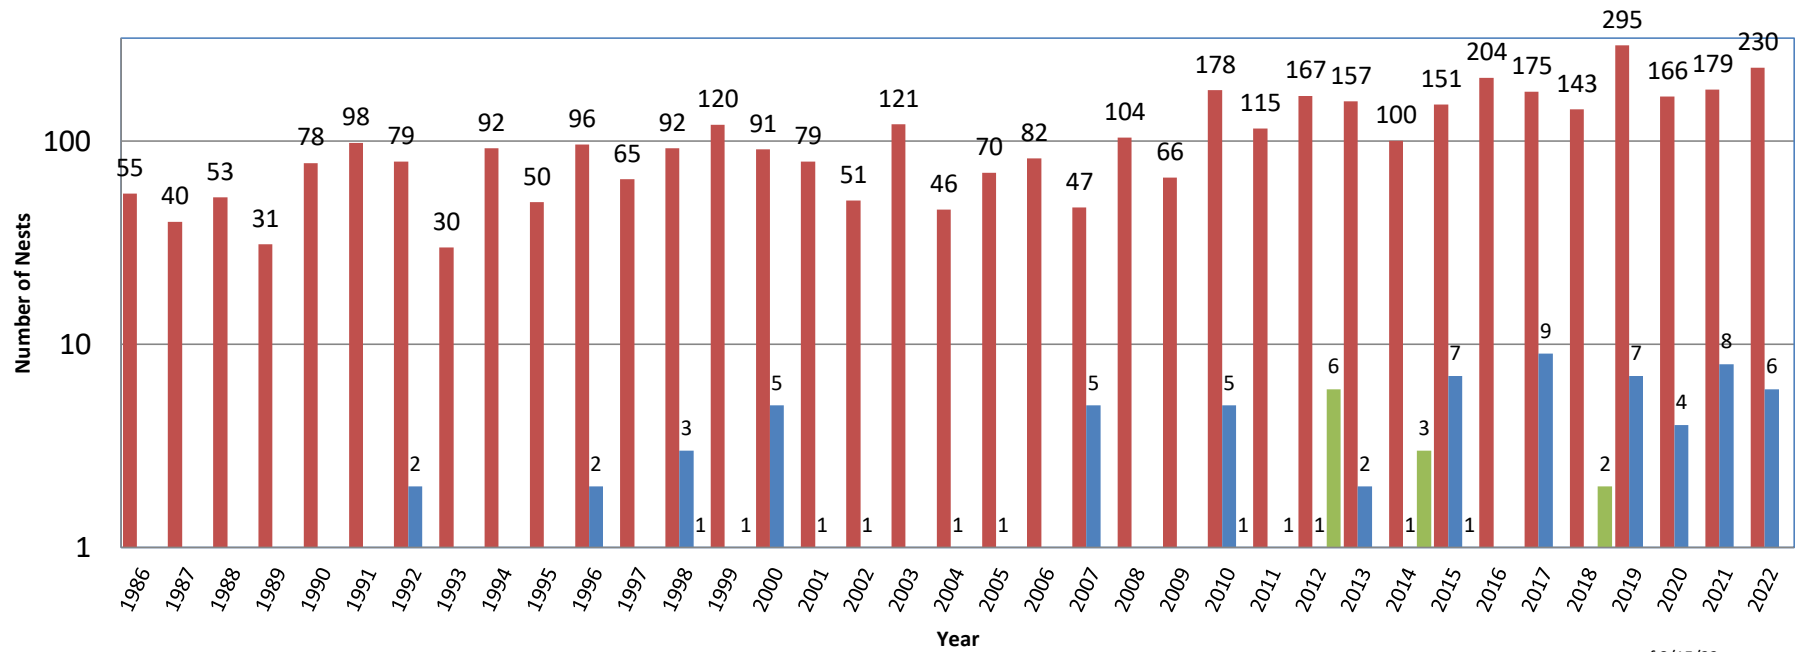

# AISTW Nests

Loggerhead Green Leatherback

as of 8/15/22